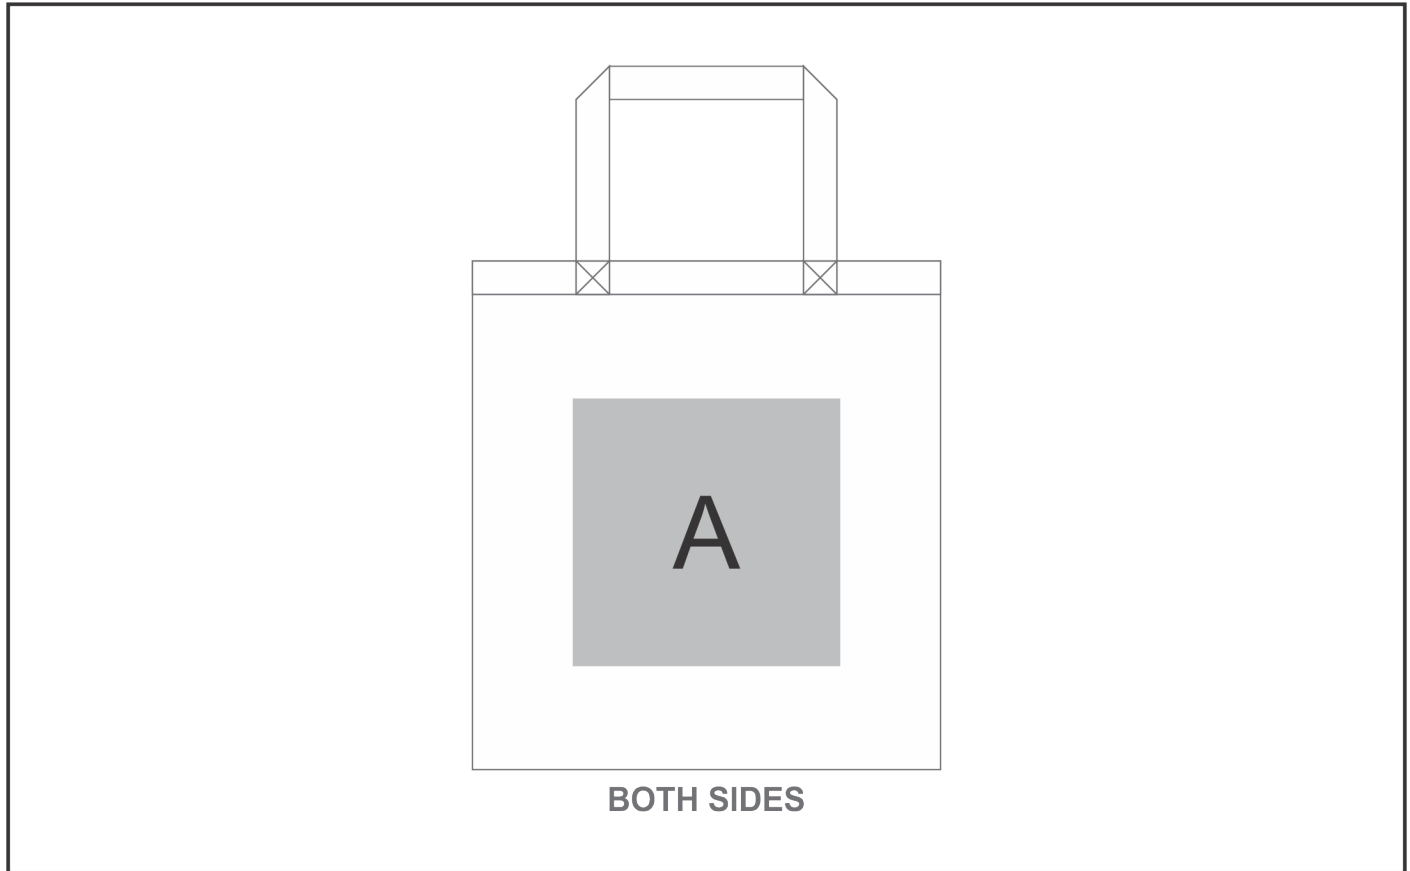

## Andy Cartwright Symmetry Cotton Tote

Also available in

Check Logo24  
guide and t's & c's

### Need to know:

- Includes 1-Colour, 1-Position Screen Print (setup fees apply)
- **Texture of Item will affect the quality of Print.**
- **DDT: Texture of the item will affect the quality of the print and a fine contour maybe added for print quality**

## **Position A**

1. Screen Print (SA)  
2 Colours  
Size: 200mm wide x 200mm high
  
2. Digital Direct Transfer (DDT-D)  
Full Colour  
Size: 105mm wide x 74mm high
  
3. Digital Direct Transfer (DDT-A)  
Full Colour  
Size: 105mm wide x 148mm high
  
4. Digital Direct Transfer (DDT-B)  
Full Colour  
Size: 148mm wide x 210mm high
  
5. Digital Direct Transfer (DDT-C)  
Full Colour  
Size: 230mm wide x 210mm high